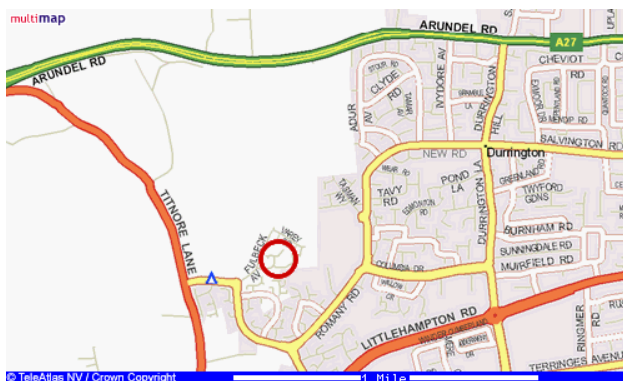

Opening days/times

Saturdays 10.00 a.m. – 12 noon
Wednesdays 6.00 p.m. – 8.00 p.m.

Term-time only.

Location

At the HQ of 1st Durrington Scout Group,
Northbrook Barn Community Centre,
Squadron Drive, West Durrington,
Worthing, BN13 3SL.
Close to the David Lloyd Centre & to the
West Worthing Club.